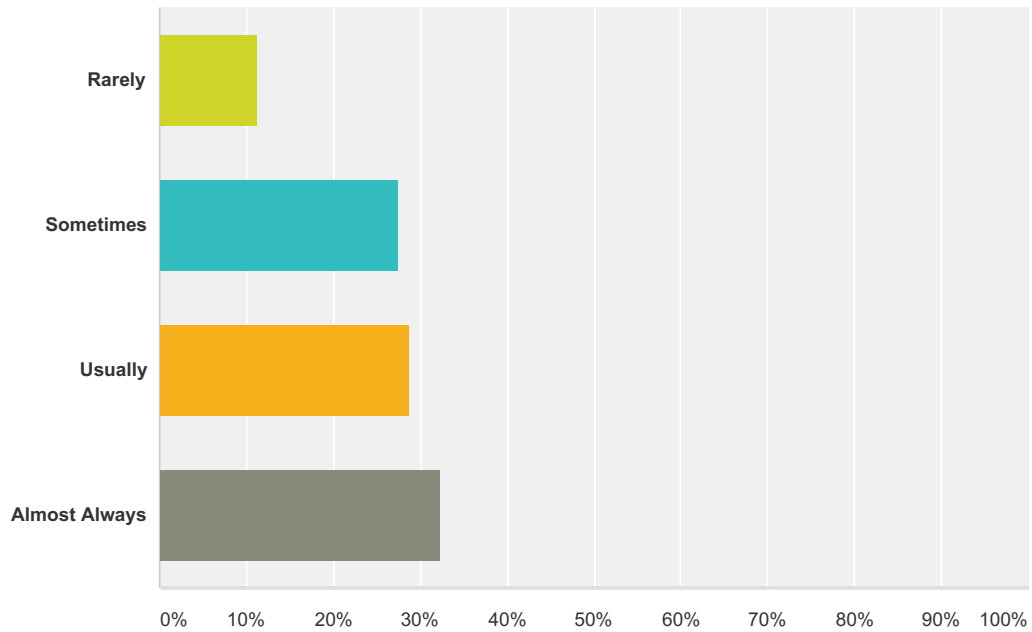

Q13 The principal of this school lets students know the importance of doing well at whatever they do.

Answered: 170 Skipped: 0

Answer Choices	Responses
Rarely	11.18% 19
Sometimes	27.65% 47
Usually	28.82% 49
Almost Always	32.35% 55
Total	170