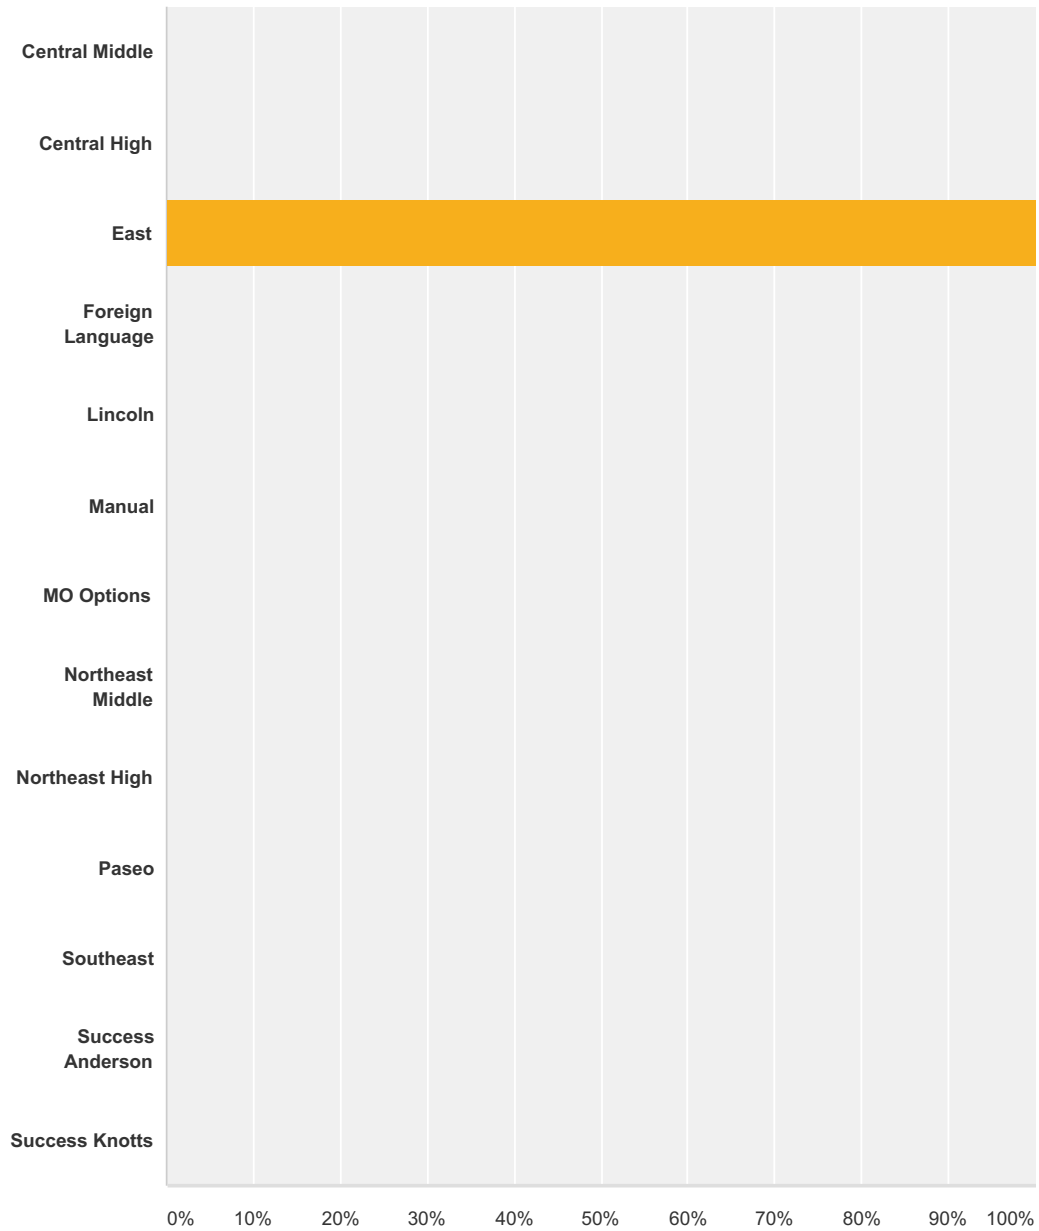

### Q1 Please select your school:

Answered: 170 Skipped: 0

Answer Choices	Responses
Central Middle	0.00% 0
Central High	0.00% 0
East	100.00% 170
Foreign Language	0.00% 0
Lincoln	0.00% 0
Manual	0.00% 0

MO Options	0.00%	0
Northeast Middle	0.00%	0
Northeast High	0.00%	0
Paseo	0.00%	0
Southeast	0.00%	0
Success Anderson	0.00%	0
Success Knotts	0.00%	0
<b>Total</b>		<b>170</b>

## Q2 This school lets my parents know how I am doing in school.

Answered: 170 Skipped: 0

Answer Choices	Responses
Rarely	11.76% 20
Sometimes	20.59% 35
Usually	28.24% 48
Almost Always	39.41% 67
<b>Total</b>	<b>170</b>