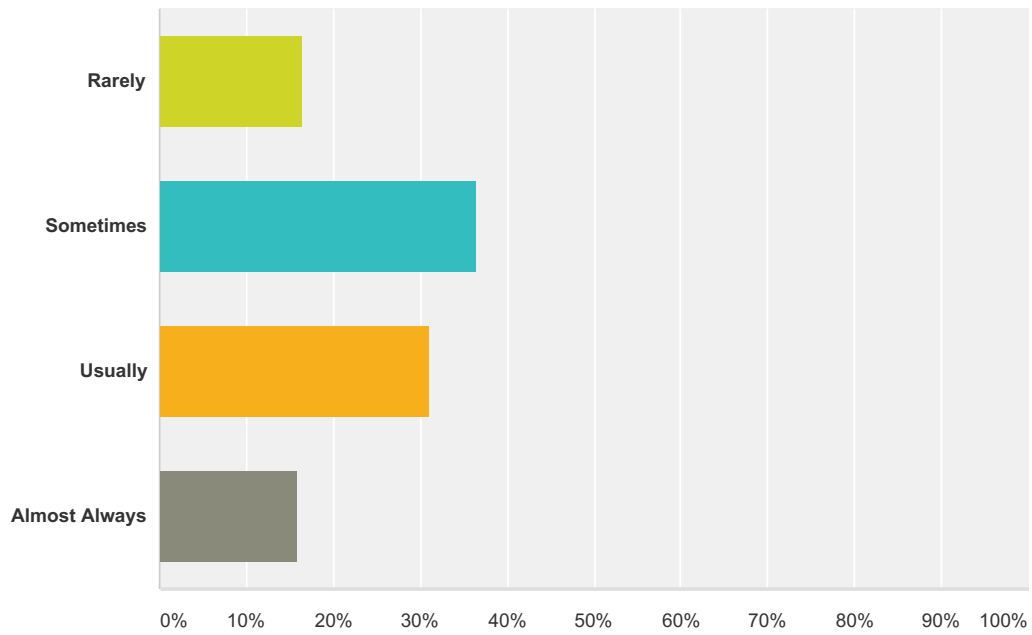

## Q2 This school lets my parents know how I am doing in school.

Answered: 170 Skipped: 0

Answer Choices	Responses
Rarely	11.76% 20
Sometimes	20.59% 35
Usually	28.24% 48
Almost Always	39.41% 67
<b>Total</b>	<b>170</b>

### Q3 Students at this school help make rules and decisions that affect the school.

Answered: 170 Skipped: 0

Answer Choices	Responses
Rarely	16.47% 28
Sometimes	36.47% 62
Usually	31.18% 53
Almost Always	15.88% 27
<b>Total</b>	<b>170</b>