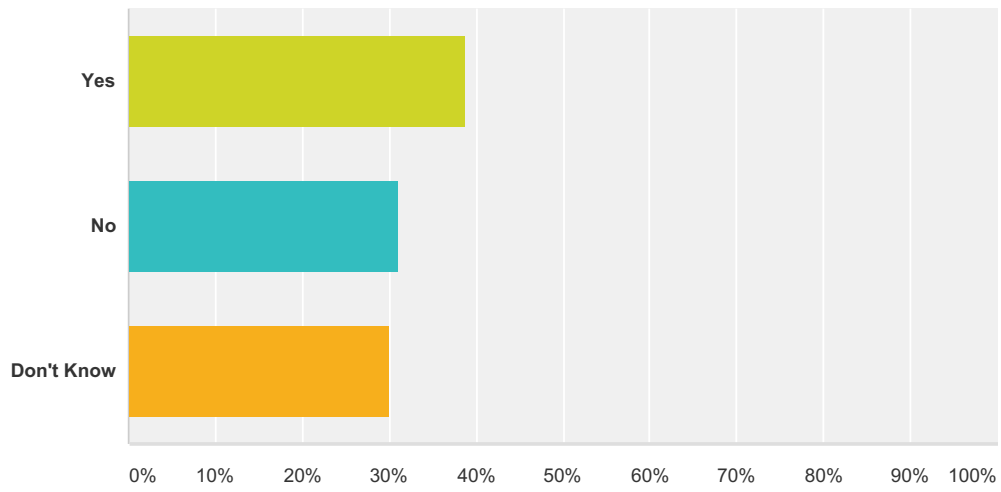

Q3 Can students help make rules and decisions in this school?

Answered: 90 Skipped: 0

Answer Choices	Responses
Yes	38.89% 35
No	31.11% 28
Don't Know	30.00% 27
Total	90