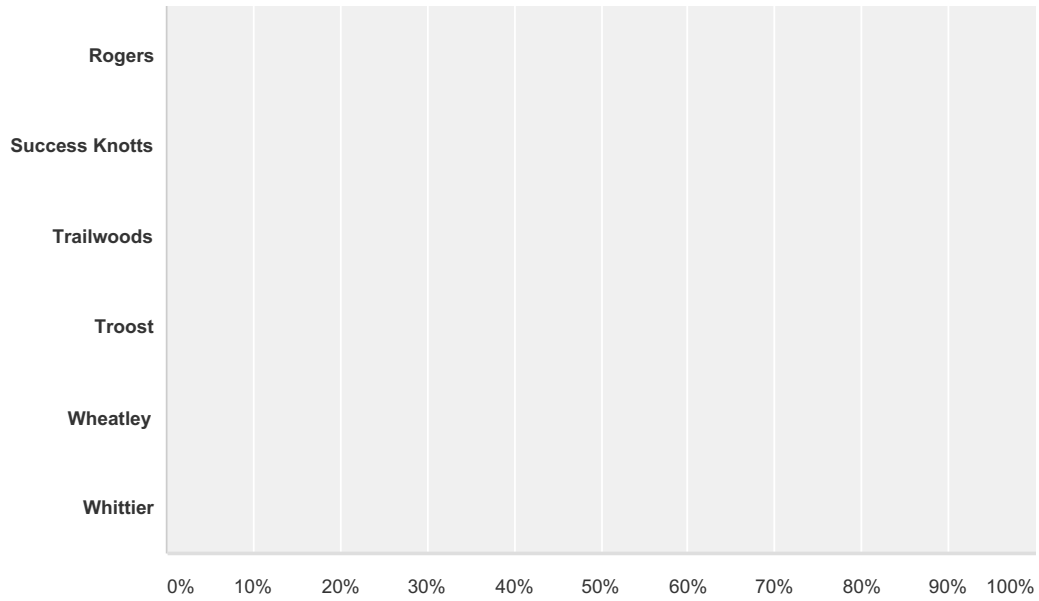

Q1 Please select your school:

Answered: 90 Skipped: 0

Answer Choices	Responses
ACCP - Lower Campus	0.00% 0
Banneker	0.00% 0
Border Star	0.00% 0
Carver	0.00% 0
Faxon	100.00% 90
FLA	0.00% 0
Garcia	0.00% 0
Garfield	0.00% 0
Gladstone	0.00% 0
Hartman	0.00% 0
Hale Cook	0.00% 0
Holliday	0.00% 0
James	0.00% 0
King	0.00% 0
Lincoln	0.00% 0
Longfellow	0.00% 0
Melcher	0.00% 0
Phillips	0.00% 0
Pitcher	0.00% 0
Rogers	0.00% 0
Success Knotts	0.00% 0