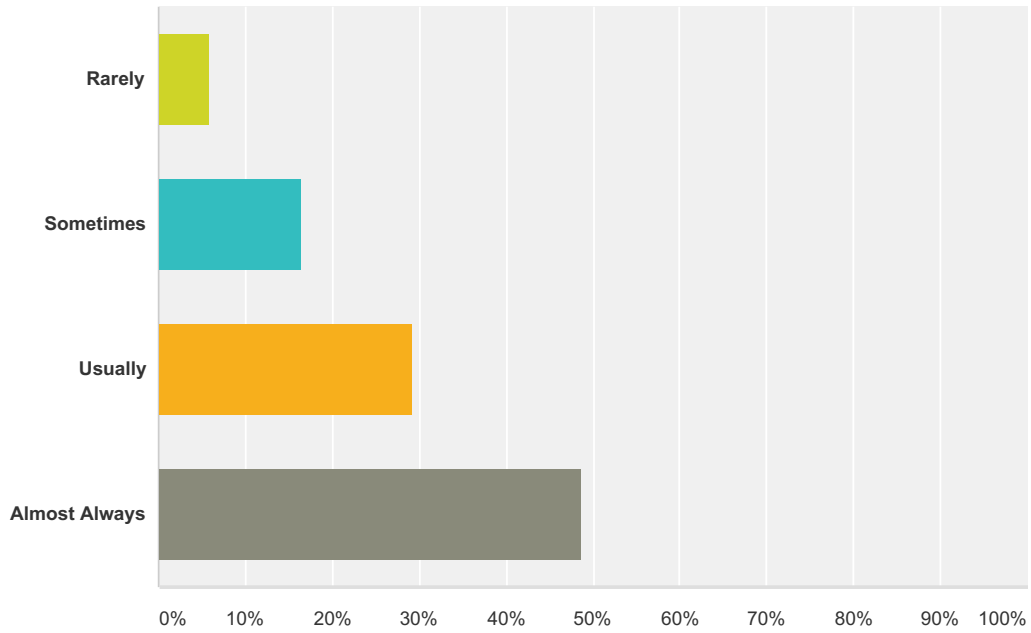

Q2 This school lets my parents know how I am doing in school.

Answered: 103 Skipped: 0

Answer Choices	Responses
Rarely	4.85% 5
Sometimes	15.53% 16
Usually	35.92% 37
Almost Always	43.69% 45
Total	103

Q3 Students at this school help make rules and decisions that affect the school.

Answered: 103 Skipped: 0

Answer Choices	Responses
Rarely	12.62% 13
Sometimes	30.10% 31
Usually	42.72% 44
Almost Always	14.56% 15
Total	103

Q4 I feel safe in this school.

Answered: 103 Skipped: 0

Answer Choices	Responses
Rarely	5.83% 6
Sometimes	16.50% 17
Usually	29.13% 30
Almost Always	48.54% 50
Total	103