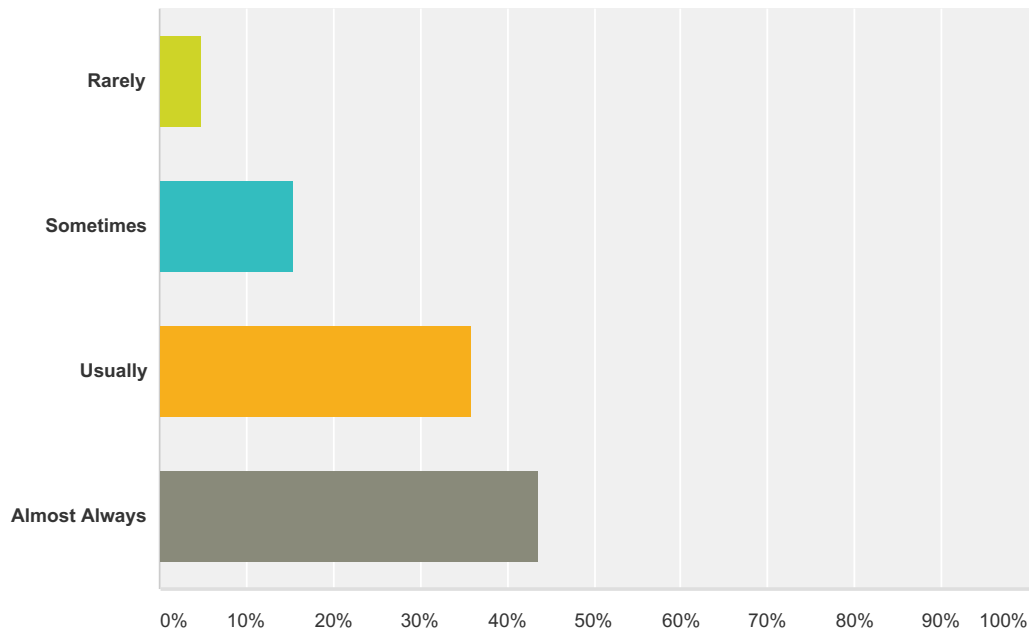

Q1 Please select your school:

Answered: 103 Skipped: 0

Answer Choices	Responses
Central Middle	0.00% 0
Central High	0.00% 0
East	0.00% 0
Foreign Language	100.00% 103
Lincoln	0.00% 0
Manual	0.00% 0

MO Options	0.00%	0
Northeast Middle	0.00%	0
Northeast High	0.00%	0
Paseo	0.00%	0
Southeast	0.00%	0
Success Anderson	0.00%	0
Success Knotts	0.00%	0
Total		103

Q2 This school lets my parents know how I am doing in school.

Answered: 103 Skipped: 0

Answer Choices	Responses
Rarely	4.85% 5
Sometimes	15.53% 16
Usually	35.92% 37
Almost Always	43.69% 45
Total	103

Q3 Students at this school help make rules and decisions that affect the school.