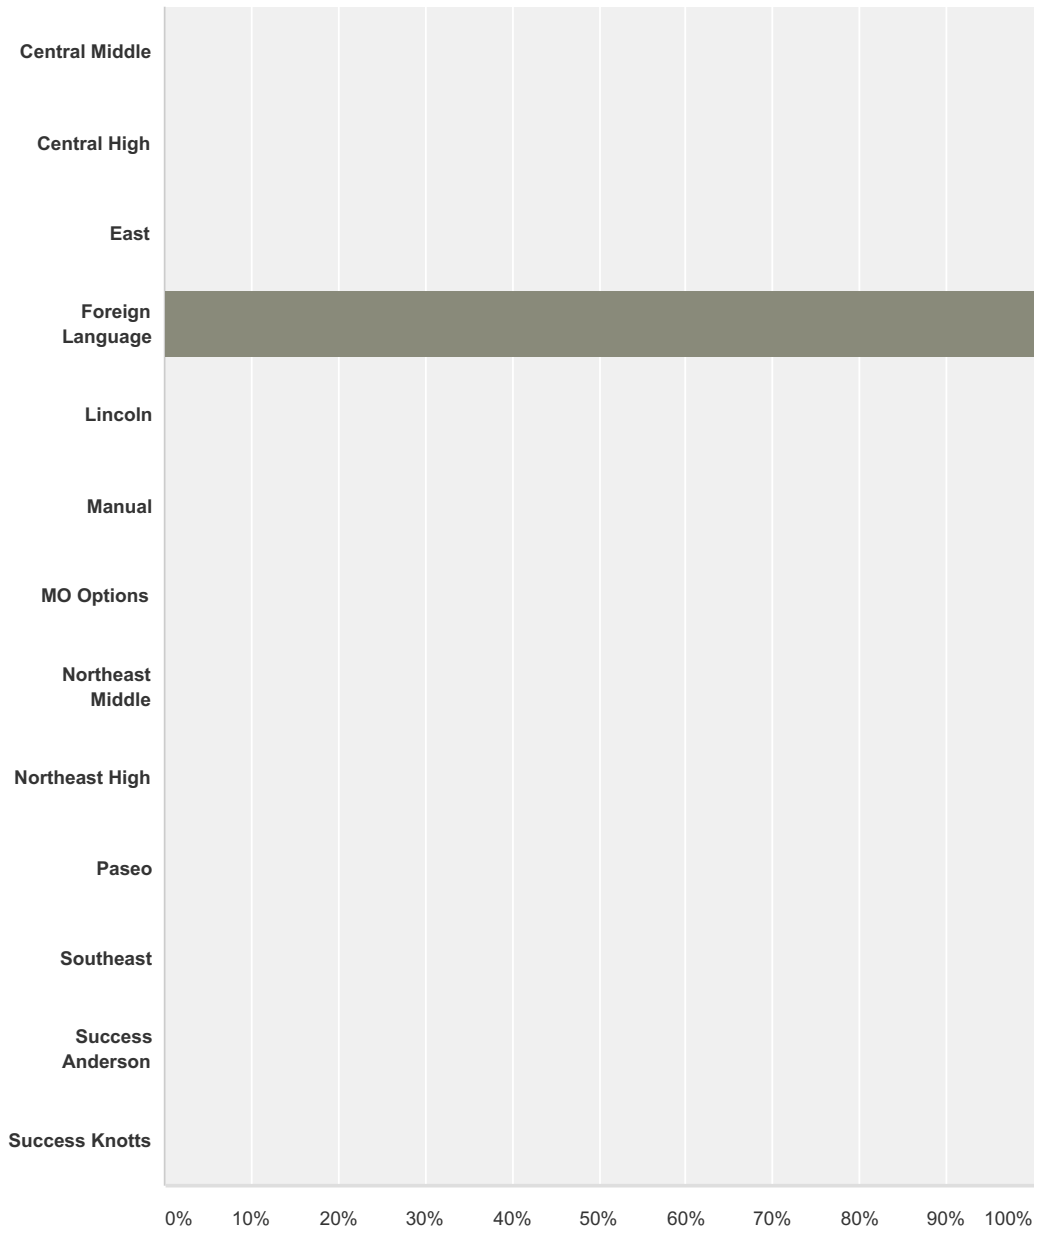

Q1 Please select your school:

Answered: 103 Skipped: 0

Answer Choices	Responses
Central Middle	0.00% 0
Central High	0.00% 0
East	0.00% 0
Foreign Language	100.00% 103
Lincoln	0.00% 0
Manual	0.00% 0

MO Options	0.00%	0
Northeast Middle	0.00%	0
Northeast High	0.00%	0
Paseo	0.00%	0
Southeast	0.00%	0
Success Anderson	0.00%	0
Success Knotts	0.00%	0
Total		103

Q2 This school lets my parents know how I am doing in school.

Answered: 103 Skipped: 0

Answer Choices	Responses
Rarely	4.85% 5
Sometimes	15.53% 16
Usually	35.92% 37
Almost Always	43.69% 45
Total	103

Q3 Students at this school help make rules and decisions that affect the school.