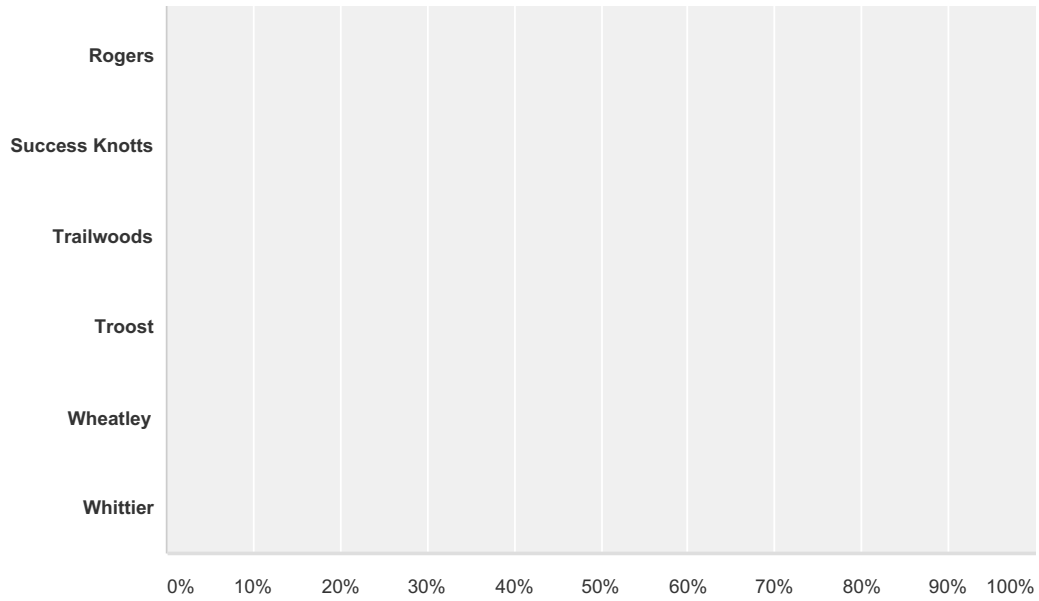

Q1 Please select your school:

Answered: 86 Skipped: 0

Answer Choices	Responses
ACCP - Lower Campus	0.00% 0
Banneker	0.00% 0
Border Star	0.00% 0
Carver	0.00% 0
Faxon	0.00% 0
FLA	0.00% 0
Garcia	0.00% 0
Garfield	0.00% 0
Gladstone	0.00% 0
Hartman	0.00% 0
Hale Cook	0.00% 0
Holliday	0.00% 0
James	100.00% 86
King	0.00% 0
Lincoln	0.00% 0
Longfellow	0.00% 0
Melcher	0.00% 0
Phillips	0.00% 0
Pitcher	0.00% 0
Rogers	0.00% 0
Success Knotts	0.00% 0