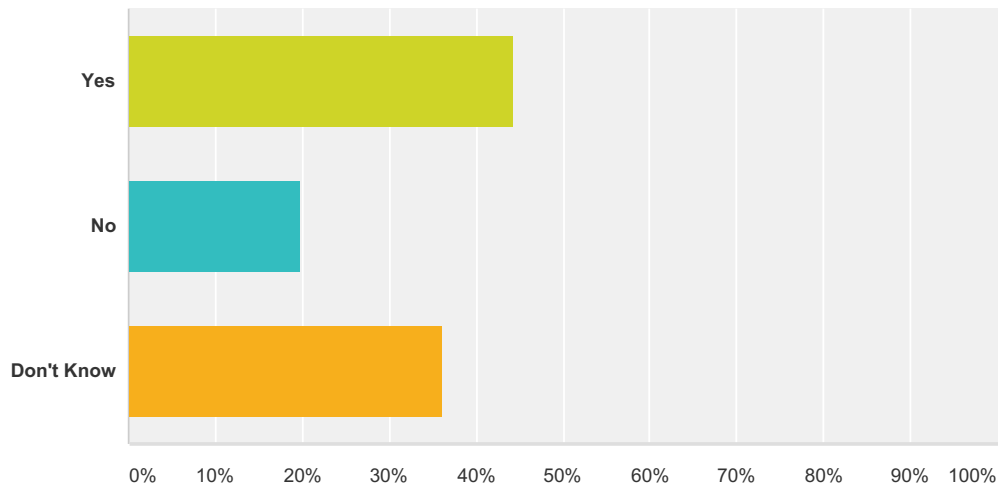

Q3 Can students help make rules and decisions in this school?

Answered: 86 Skipped: 0

Answer Choices	Responses
Yes	44.19% 38
No	19.77% 17
Don't Know	36.05% 31
Total	86