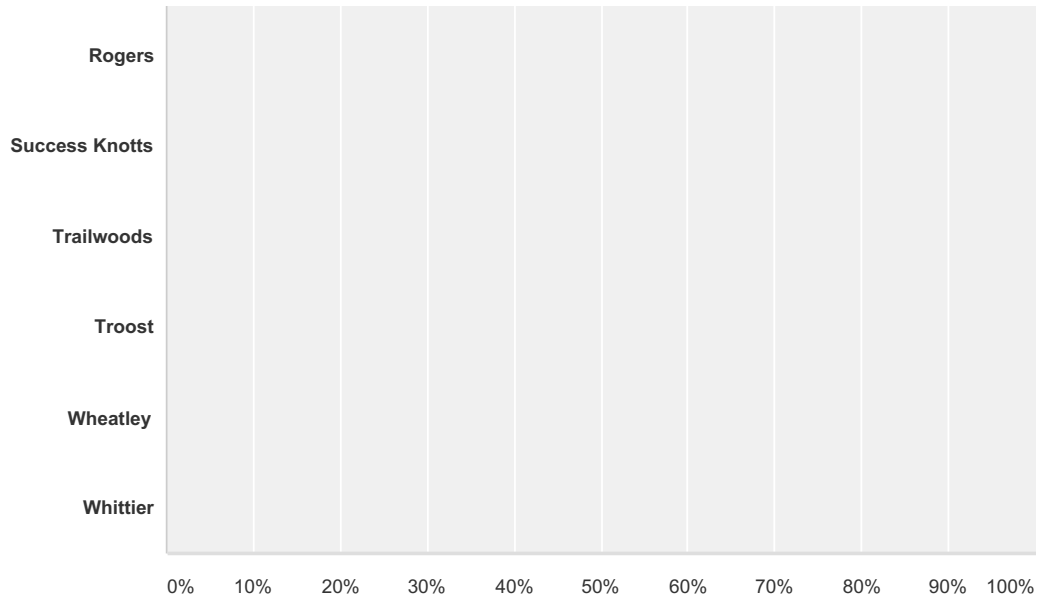

Q1 Please select your school:

Answered: 19 Skipped: 0

Answer Choices	Responses	
ACCP - Lower Campus	0.00%	0
Banneker	0.00%	0
Border Star	0.00%	0
Carver	0.00%	0
Faxon	0.00%	0
FLA	0.00%	0
Garcia	0.00%	0
Garfield	0.00%	0
Gladstone	0.00%	0
Hartman	0.00%	0
Hale Cook	0.00%	0
Holliday	0.00%	0
James	0.00%	0
King	0.00%	0
Lincoln	100.00%	19
Longfellow	0.00%	0
Melcher	0.00%	0
Phillips	0.00%	0
Pitcher	0.00%	0
Rogers	0.00%	0
Success Knotts	0.00%	0