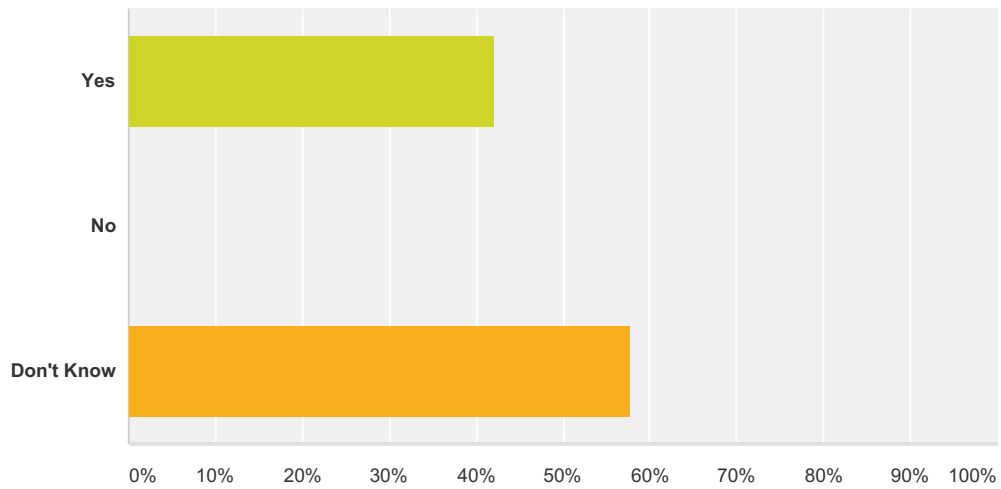

Q1 Please select your school:

Answered: 19 Skipped: 0

Answer Choices	Responses	
ACCP - Lower Campus	0.00%	0
Banneker	0.00%	0
Border Star	0.00%	0
Carver	0.00%	0
Faxon	0.00%	0
FLA	0.00%	0
Garcia	0.00%	0
Garfield	0.00%	0
Gladstone	0.00%	0
Hartman	0.00%	0
Hale Cook	0.00%	0
Holliday	0.00%	0
James	0.00%	0
King	0.00%	0
Lincoln	100.00%	19
Longfellow	0.00%	0
Melcher	0.00%	0
Phillips	0.00%	0
Pitcher	0.00%	0
Rogers	0.00%	0
Success Knotts	0.00%	0

Trailwoods	0.00%	0
Troost	0.00%	0
Wheatley	0.00%	0
Whittier	0.00%	0
Total		19

Q2 Does this school let your parents know how you are doing in school?

Answered: 19 Skipped: 0

Answer Choices	Responses	
Yes	94.74%	18
No	0.00%	0
Don't Know	5.26%	1
Total		19

Q3 Can students help make rules and decisions in this school?

Answered: 19 Skipped: 0

Answer Choices	Responses
Yes	42.11% 8
No	0.00% 0
Don't Know	57.89% 11
Total	19

Q4 Do you feel safe in this school?

Answered: 19 Skipped: 0