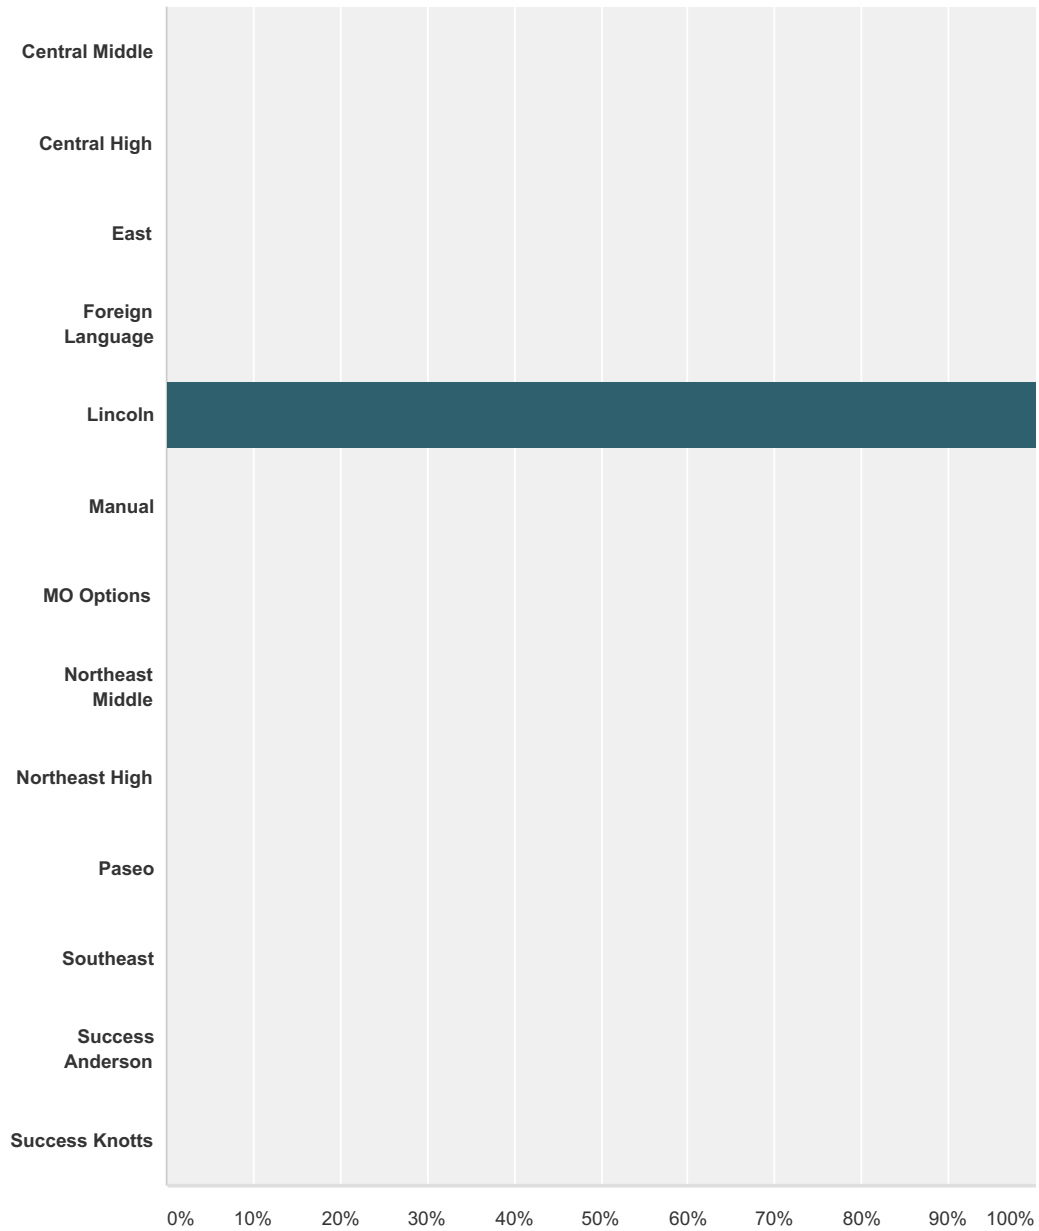

Q1 Please select your school:

Answered: 250 Skipped: 0

Answer Choices	Responses
Central Middle	0.00% 0
Central High	0.00% 0
East	0.00% 0
Foreign Language	0.00% 0
Lincoln	100.00% 250
Manual	0.00% 0

MO Options	0.00%	0
Northeast Middle	0.00%	0
Northeast High	0.00%	0
Paseo	0.00%	0
Southeast	0.00%	0
Success Anderson	0.00%	0
Success Knotts	0.00%	0
Total		250

Q2 This school lets my parents know how I am doing in school.

Answered: 250 Skipped: 0

Answer Choices	Responses
Rarely	5.60% 14
Sometimes	20.40% 51
Usually	34.40% 86
Almost Always	39.60% 99
Total	250

Q3 Students at this school help make rules and decisions that affect the school.