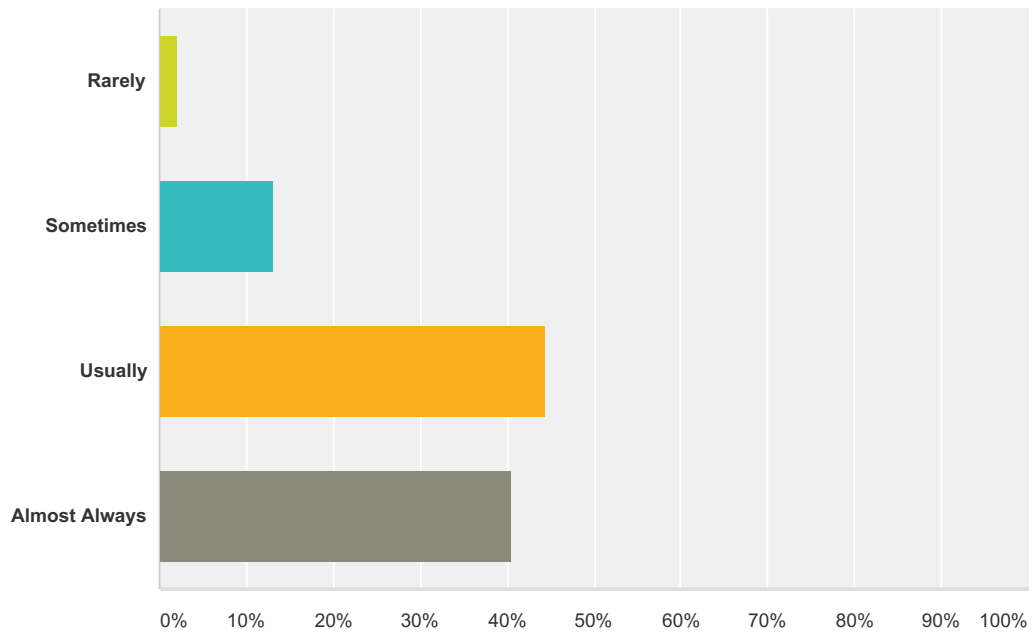

Q10 This school keeps students informed of activities and matters that affect them.

Answered: 250 Skipped: 0

Answer Choices	Responses
Rarely	2.00% 5
Sometimes	13.20% 33
Usually	44.40% 111
Almost Always	40.40% 101
Total	250