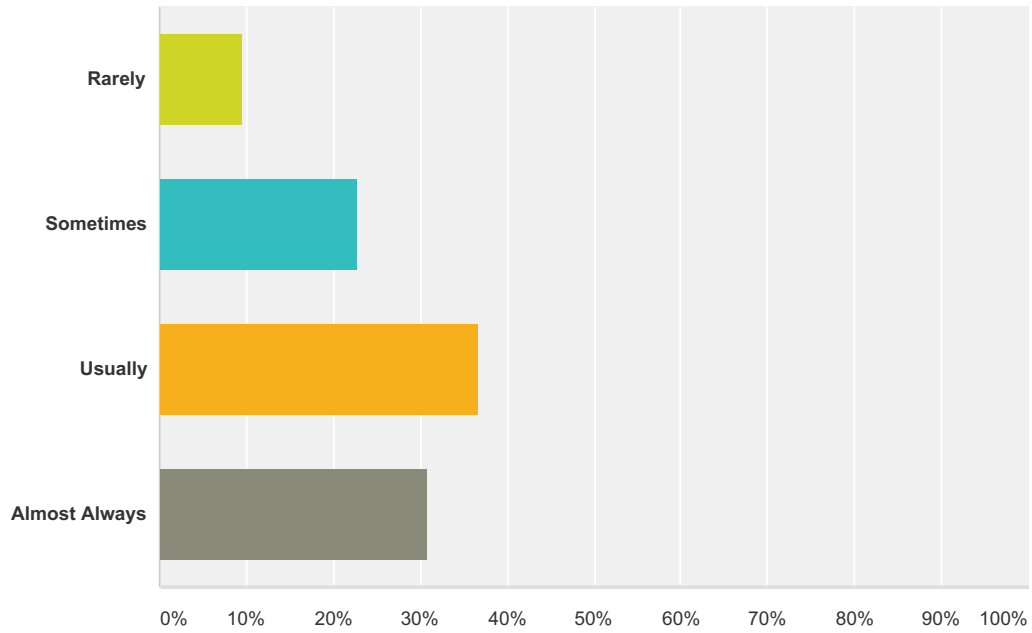

Q5 This school building is kept clean.

Answered: 250 Skipped: 0

Answer Choices	Responses
Rarely	9.60% 24
Sometimes	22.80% 57
Usually	36.80% 92
Almost Always	30.80% 77
Total	250