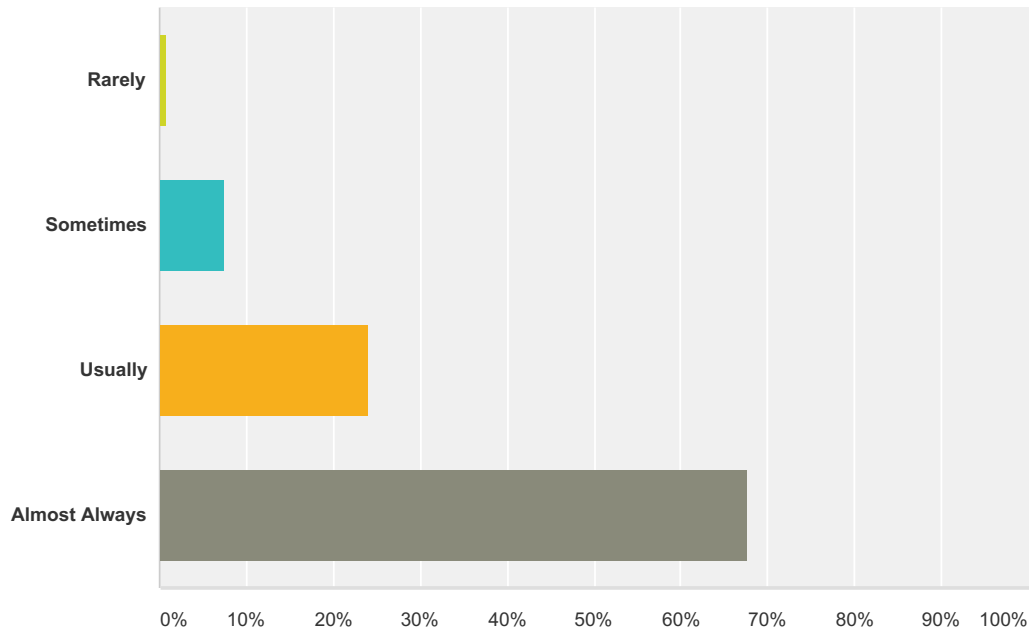

Q13 The principal of this school lets students know the importance of doing well at whatever they do.

Answered: 250 Skipped: 0

Answer Choices	Responses
Rarely	0.80% 2
Sometimes	7.60% 19
Usually	24.00% 60
Almost Always	67.60% 169
Total	250