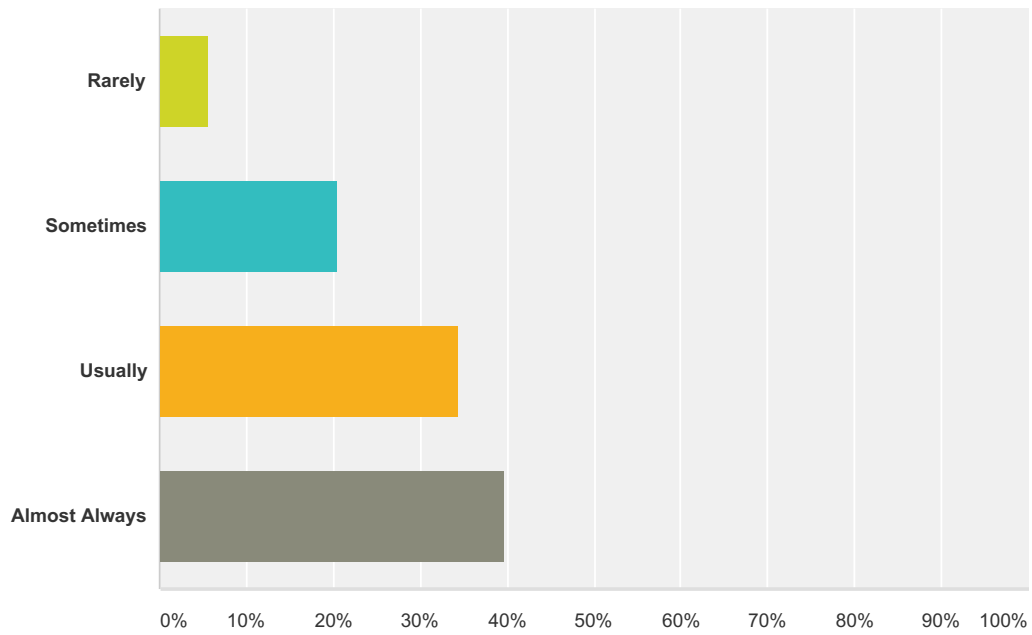

Q1 Please select your school:

Answered: 250 Skipped: 0

Answer Choices	Responses
Central Middle	0.00% 0
Central High	0.00% 0
East	0.00% 0
Foreign Language	0.00% 0
Lincoln	100.00% 250
Manual	0.00% 0

MO Options	0.00%	0
Northeast Middle	0.00%	0
Northeast High	0.00%	0
Paseo	0.00%	0
Southeast	0.00%	0
Success Anderson	0.00%	0
Success Knotts	0.00%	0
Total		250

Q2 This school lets my parents know how I am doing in school.

Answered: 250 Skipped: 0

Answer Choices	Responses
Rarely	5.60% 14
Sometimes	20.40% 51
Usually	34.40% 86
Almost Always	39.60% 99
Total	250

Q3 Students at this school help make rules and decisions that affect the school.