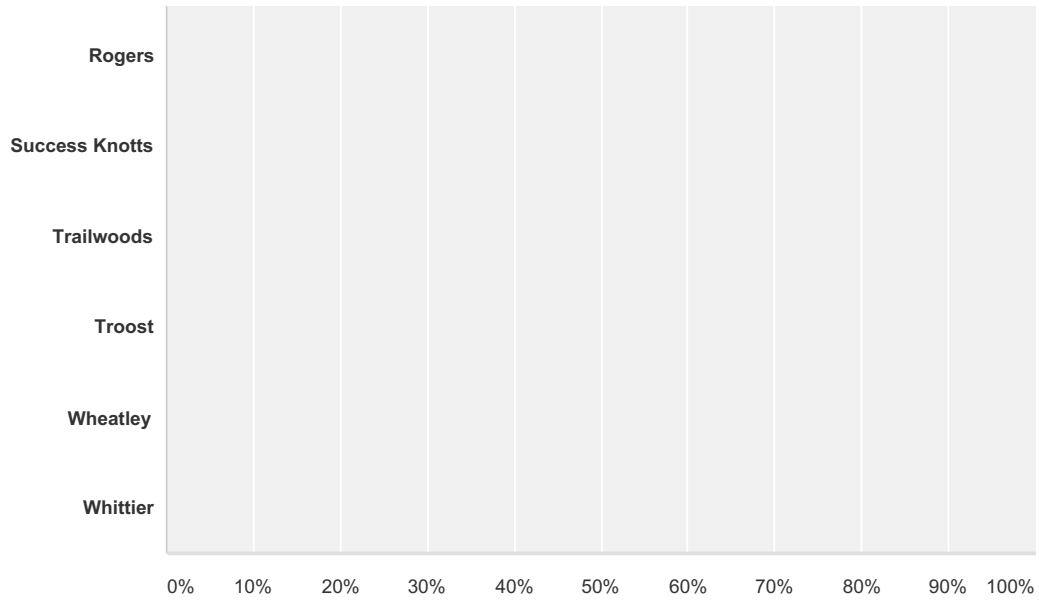

Q1 Please select your school:

Answered: 75 Skipped: 0

Answer Choices	Responses
ACCP - Lower Campus	0.00% 0
Banneker	0.00% 0
Border Star	0.00% 0
Carver	0.00% 0
Faxon	0.00% 0
FLA	0.00% 0
Garcia	0.00% 0
Garfield	0.00% 0
Gladstone	0.00% 0
Hartman	0.00% 0
Hale Cook	0.00% 0
Holliday	0.00% 0
James	0.00% 0
King	0.00% 0
Lincoln	0.00% 0
Longfellow	0.00% 0
Melcher	100.00% 75
Phillips	0.00% 0
Pitcher	0.00% 0
Rogers	0.00% 0
Success Knotts	0.00% 0

Trailwoods	0.00%	0
Troost	0.00%	0
Wheatley	0.00%	0
Whittier	0.00%	0
Total		75

Q2 Does this school let your parents know how you are doing in school?

Answered: 75 Skipped: 0

Answer Choices	Responses
Yes	85.33% 64
No	4.00% 3
Don't Know	10.67% 8
Total	75