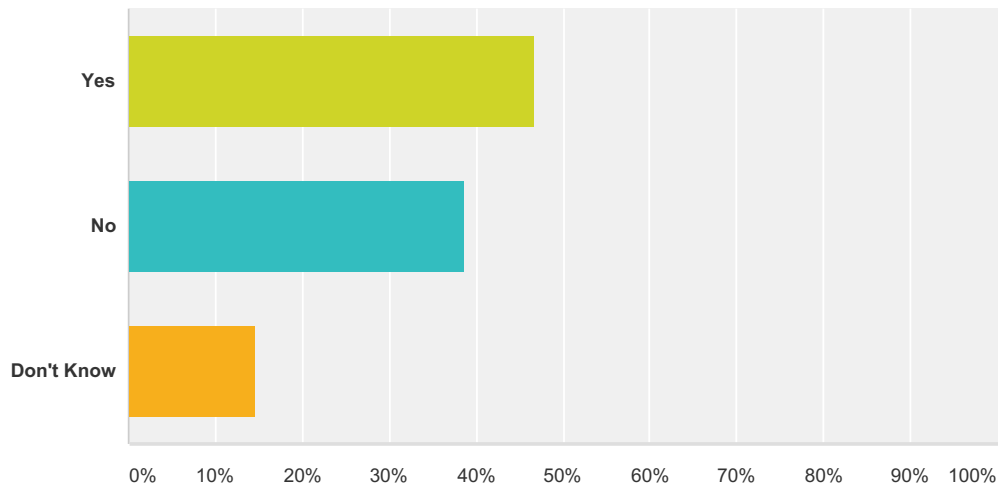

Q3 Can students help make rules and decisions in this school?

Answered: 75 Skipped: 0

Answer Choices	Responses
Yes	46.67% 35
No	38.67% 29
Don't Know	14.67% 11
Total	75