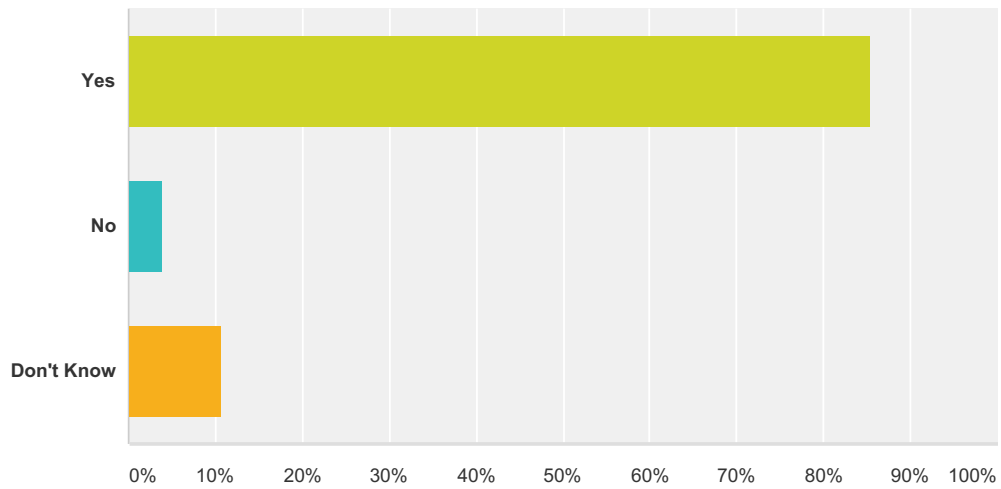

Q1 Please select your school:

Answered: 75 Skipped: 0

Answer Choices	Responses
ACCP - Lower Campus	0.00% 0
Banneker	0.00% 0
Border Star	0.00% 0
Carver	0.00% 0
Faxon	0.00% 0
FLA	0.00% 0
Garcia	0.00% 0
Garfield	0.00% 0
Gladstone	0.00% 0
Hartman	0.00% 0
Hale Cook	0.00% 0
Holliday	0.00% 0
James	0.00% 0
King	0.00% 0
Lincoln	0.00% 0
Longfellow	0.00% 0
Melcher	100.00% 75
Phillips	0.00% 0
Pitcher	0.00% 0
Rogers	0.00% 0
Success Knotts	0.00% 0

Trailwoods	0.00%	0
Troost	0.00%	0
Wheatley	0.00%	0
Whittier	0.00%	0
Total		75

Q2 Does this school let your parents know how you are doing in school?

Answered: 75 Skipped: 0

Answer Choices	Responses
Yes	85.33% 64
No	4.00% 3
Don't Know	10.67% 8
Total	75