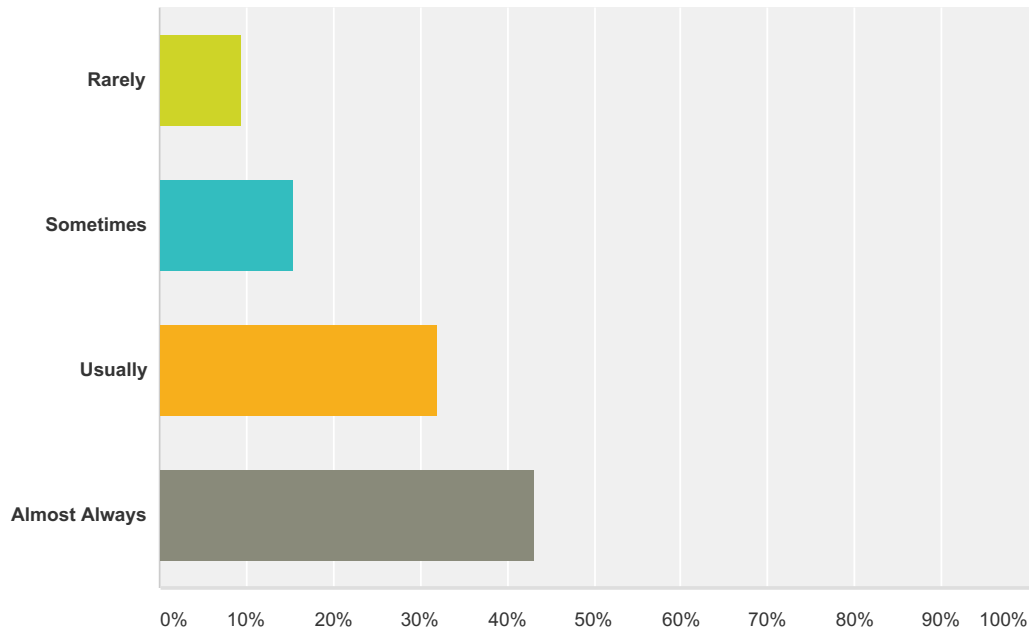

Q13 The principal of this school lets students know the importance of doing well at whatever they do.

Answered: 331 Skipped: 0

Answer Choices	Responses
Rarely	9.37% 31
Sometimes	15.41% 51
Usually	32.02% 106
Almost Always	43.20% 143
Total	331