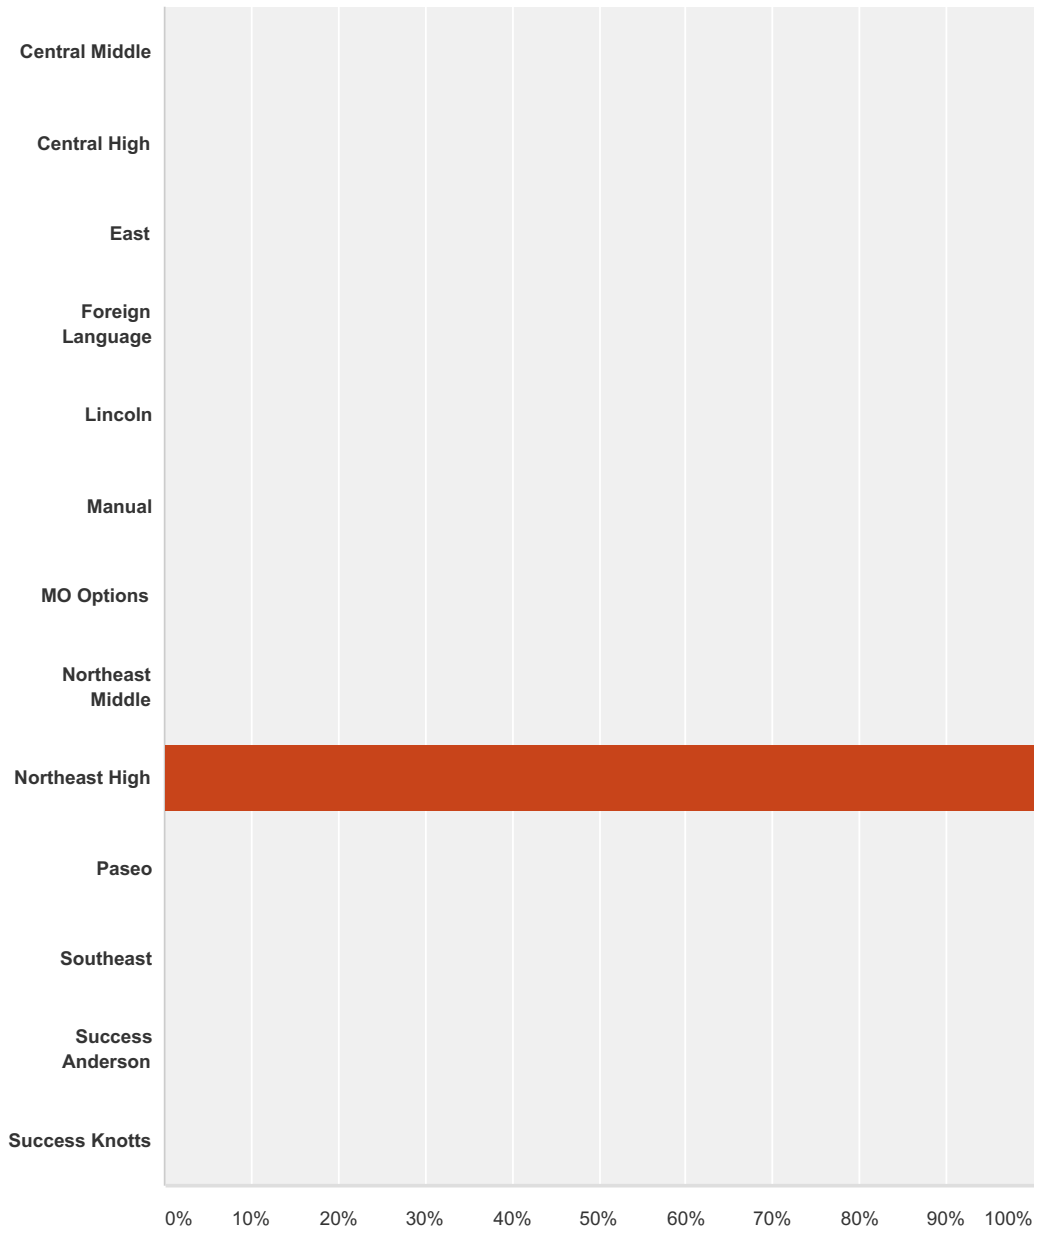

Q1 Please select your school:

Answered: 331 Skipped: 0

Answer Choices	Responses
Central Middle	0.00% 0
Central High	0.00% 0
East	0.00% 0
Foreign Language	0.00% 0
Lincoln	0.00% 0
Manual	0.00% 0

MO Options	0.00%	0
Northeast Middle	0.00%	0
Northeast High	100.00%	331
Paseo	0.00%	0
Southeast	0.00%	0
Success Anderson	0.00%	0
Success Knotts	0.00%	0
Total		331

Q2 This school lets my parents know how I am doing in school.

Answered: 331 Skipped: 0

Answer Choices	Responses
Rarely	13.60% 45
Sometimes	30.51% 101
Usually	33.84% 112
Almost Always	22.05% 73
Total	331

Q3 Students at this school help make rules and decisions that affect the school.

Answered: 331 Skipped: 0

Answer Choices	Responses
Rarely	39.88% 132
Sometimes	32.93% 109
Usually	21.45% 71
Almost Always	5.74% 19
Total	331