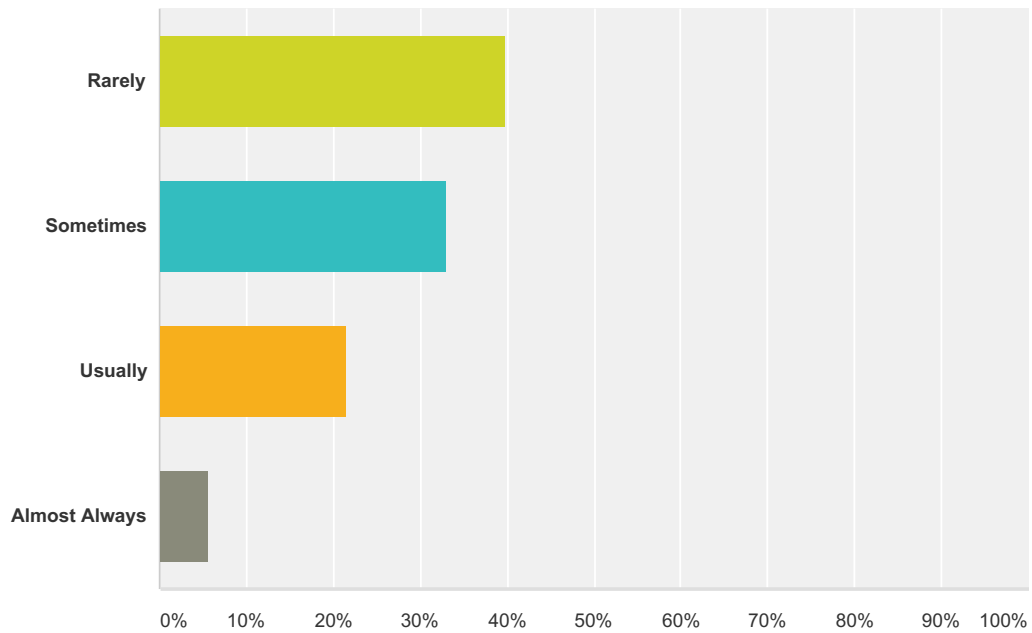

Q2 This school lets my parents know how I am doing in school.

Answered: 331 Skipped: 0

Answer Choices	Responses
Rarely	13.60% 45
Sometimes	30.51% 101
Usually	33.84% 112
Almost Always	22.05% 73
Total	331

Q3 Students at this school help make rules and decisions that affect the school.

Answered: 331 Skipped: 0

Answer Choices	Responses
Rarely	39.88% 132
Sometimes	32.93% 109
Usually	21.45% 71
Almost Always	5.74% 19
Total	331