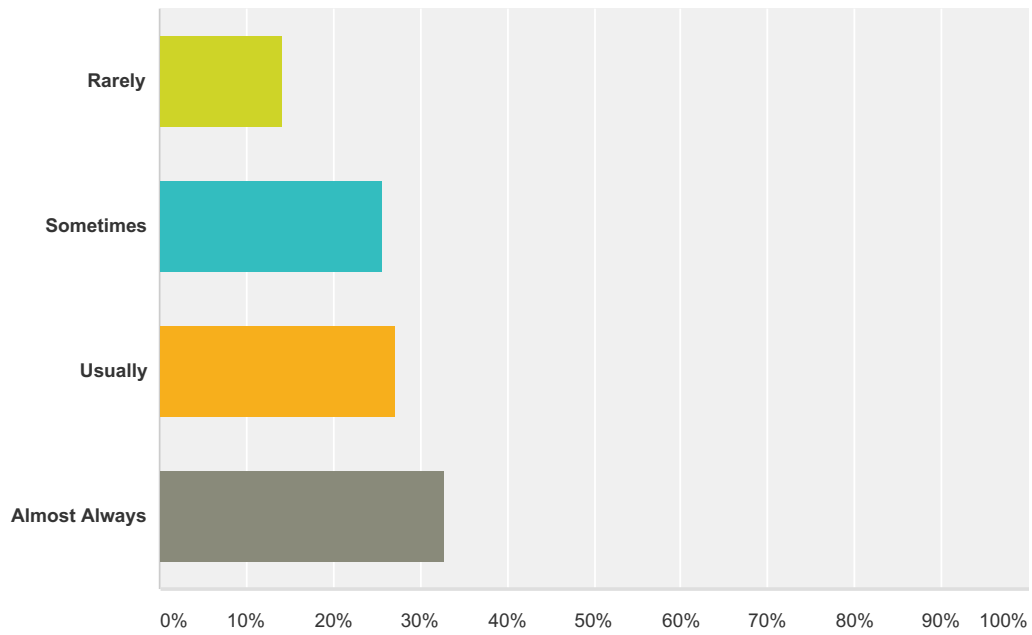

Q1 Please select your school:

Answered: 70 Skipped: 0

Answer Choices	Responses
Central Middle	0.00% 0
Central High	0.00% 0
East	0.00% 0
Foreign Language	0.00% 0
Lincoln	0.00% 0
Manual	0.00% 0

MO Options	0.00%	0
Northeast Middle	100.00%	70
Northeast High	0.00%	0
Paseo	0.00%	0
Southeast	0.00%	0
Success Anderson	0.00%	0
Success Knotts	0.00%	0
Total		70

Q2 This school lets my parents know how I am doing in school.

Answered: 70 Skipped: 0

Answer Choices	Responses
Rarely	14.29% 10
Sometimes	25.71% 18
Usually	27.14% 19
Almost Always	32.86% 23
Total	70

Q3 Students at this school help make rules and decisions that affect the school.