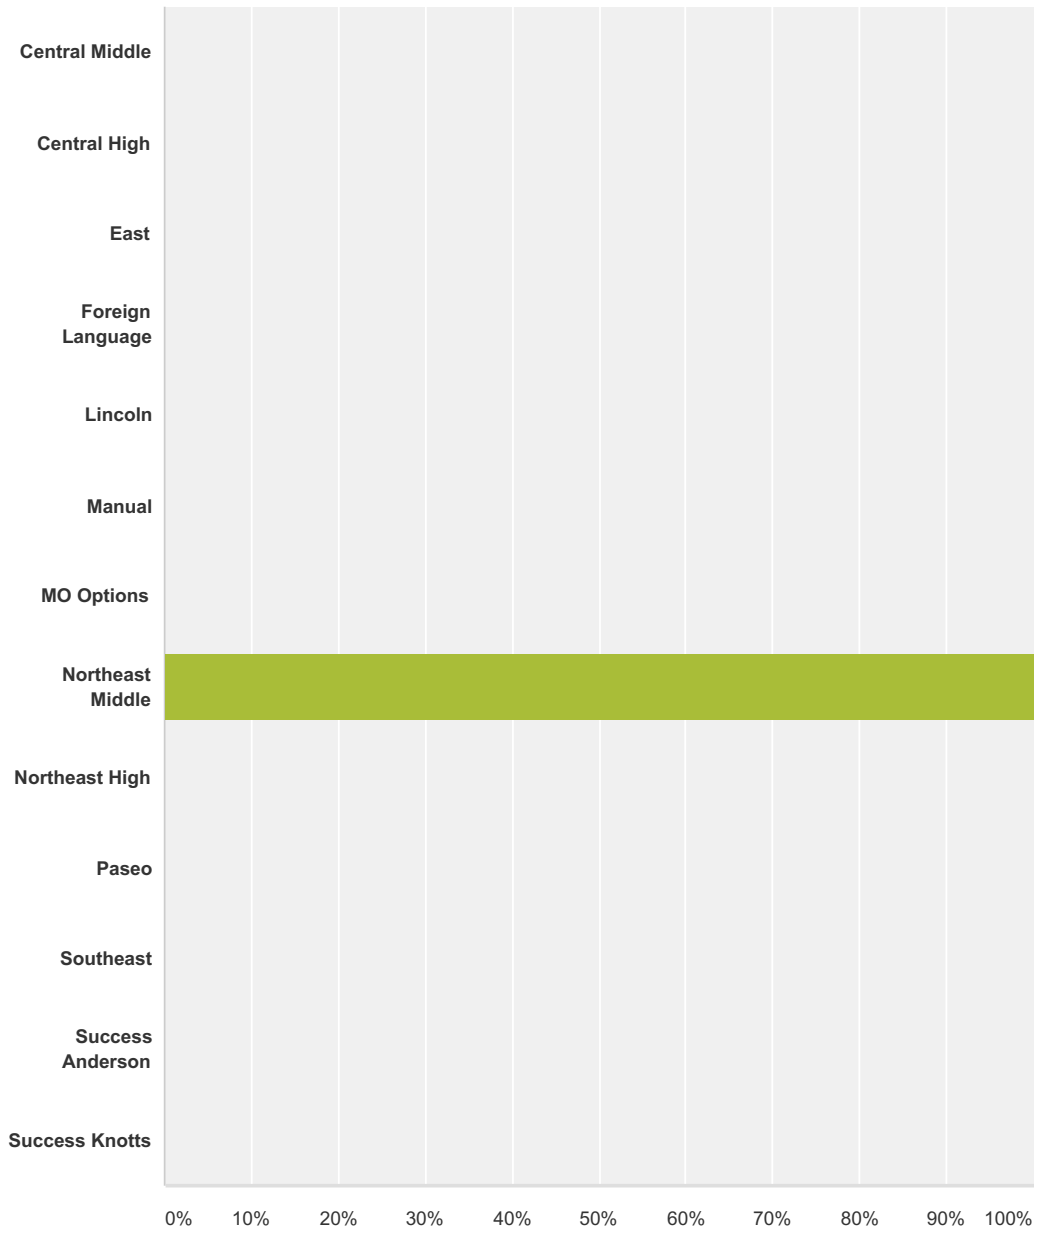

Q1 Please select your school:

Answered: 70 Skipped: 0

Answer Choices	Responses
Central Middle	0.00% 0
Central High	0.00% 0
East	0.00% 0
Foreign Language	0.00% 0
Lincoln	0.00% 0
Manual	0.00% 0

MO Options	0.00%	0
Northeast Middle	100.00%	70
Northeast High	0.00%	0
Paseo	0.00%	0
Southeast	0.00%	0
Success Anderson	0.00%	0
Success Knotts	0.00%	0
Total		70

Q2 This school lets my parents know how I am doing in school.

Answered: 70 Skipped: 0

Answer Choices	Responses
Rarely	14.29% 10
Sometimes	25.71% 18
Usually	27.14% 19
Almost Always	32.86% 23
Total	70

Q3 Students at this school help make rules and decisions that affect the school.