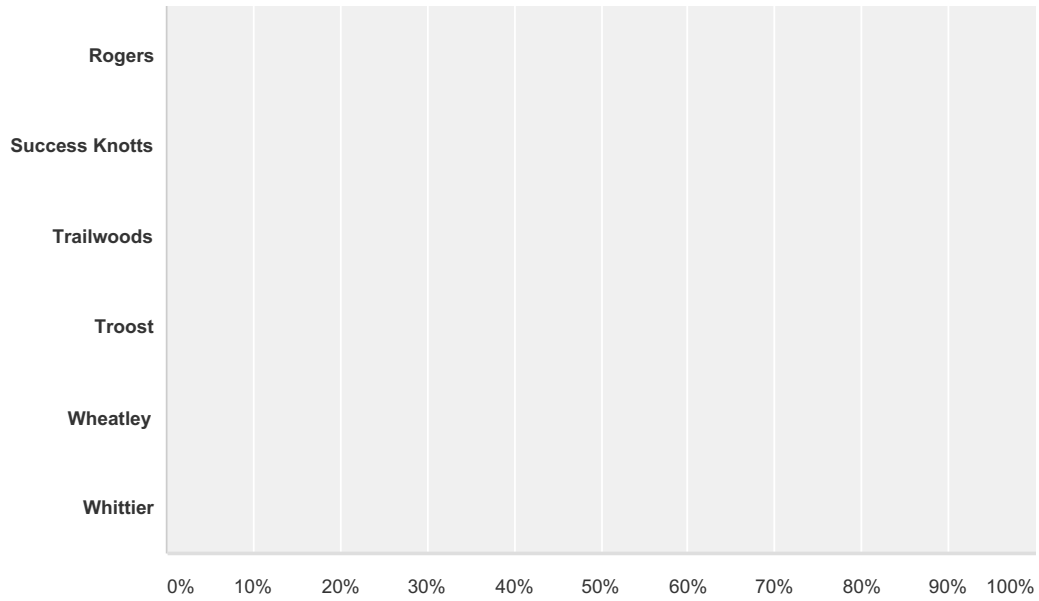

Q1 Please select your school:

Answered: 122 Skipped: 0

Answer Choices	Responses
ACCP - Lower Campus	0.00% 0
Banneker	0.00% 0
Border Star	0.00% 0
Carver	0.00% 0
Faxon	0.00% 0
FLA	0.00% 0
Garcia	0.00% 0
Garfield	0.00% 0
Gladstone	0.00% 0
Hartman	0.00% 0
Hale Cook	0.00% 0
Holliday	0.00% 0
James	0.00% 0
King	0.00% 0
Lincoln	0.00% 0
Longfellow	0.00% 0
Melcher	0.00% 0
Phillips	0.00% 0
Pitcher	100.00% 122
Rogers	0.00% 0
Success Knotts	0.00% 0