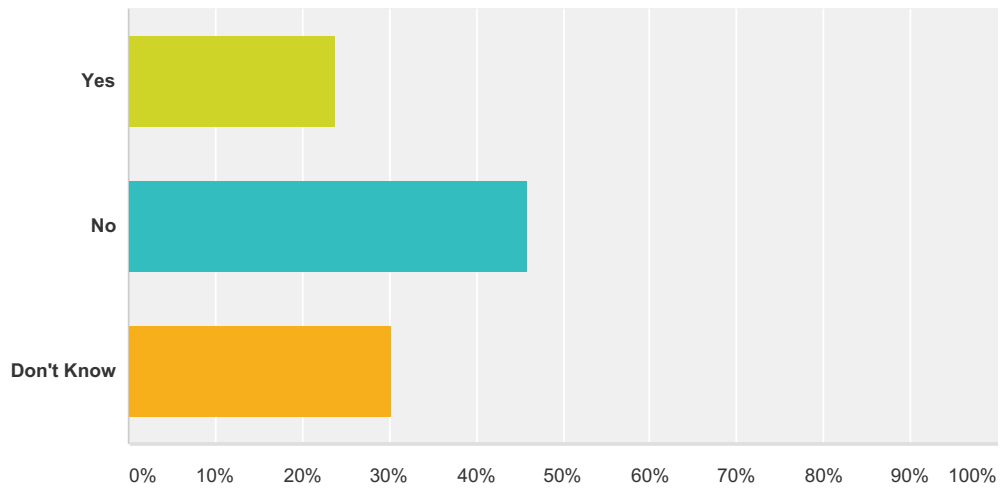

Trailwoods	0.00%	0
Troost	0.00%	0
Wheatley	0.00%	0
Whittier	0.00%	0
Total		122

Q2 Does this school let your parents know how you are doing in school?

Answered: 122 Skipped: 0

Answer Choices	Responses
Yes	85.25% 104
No	2.46% 3
Don't Know	12.30% 15
Total	122

Q3 Can students help make rules and decisions in this school?

Answered: 122 Skipped: 0

Answer Choices	Responses
Yes	23.77% 29
No	45.90% 56
Don't Know	30.33% 37
Total	122

Q4 Do you feel safe in this school?