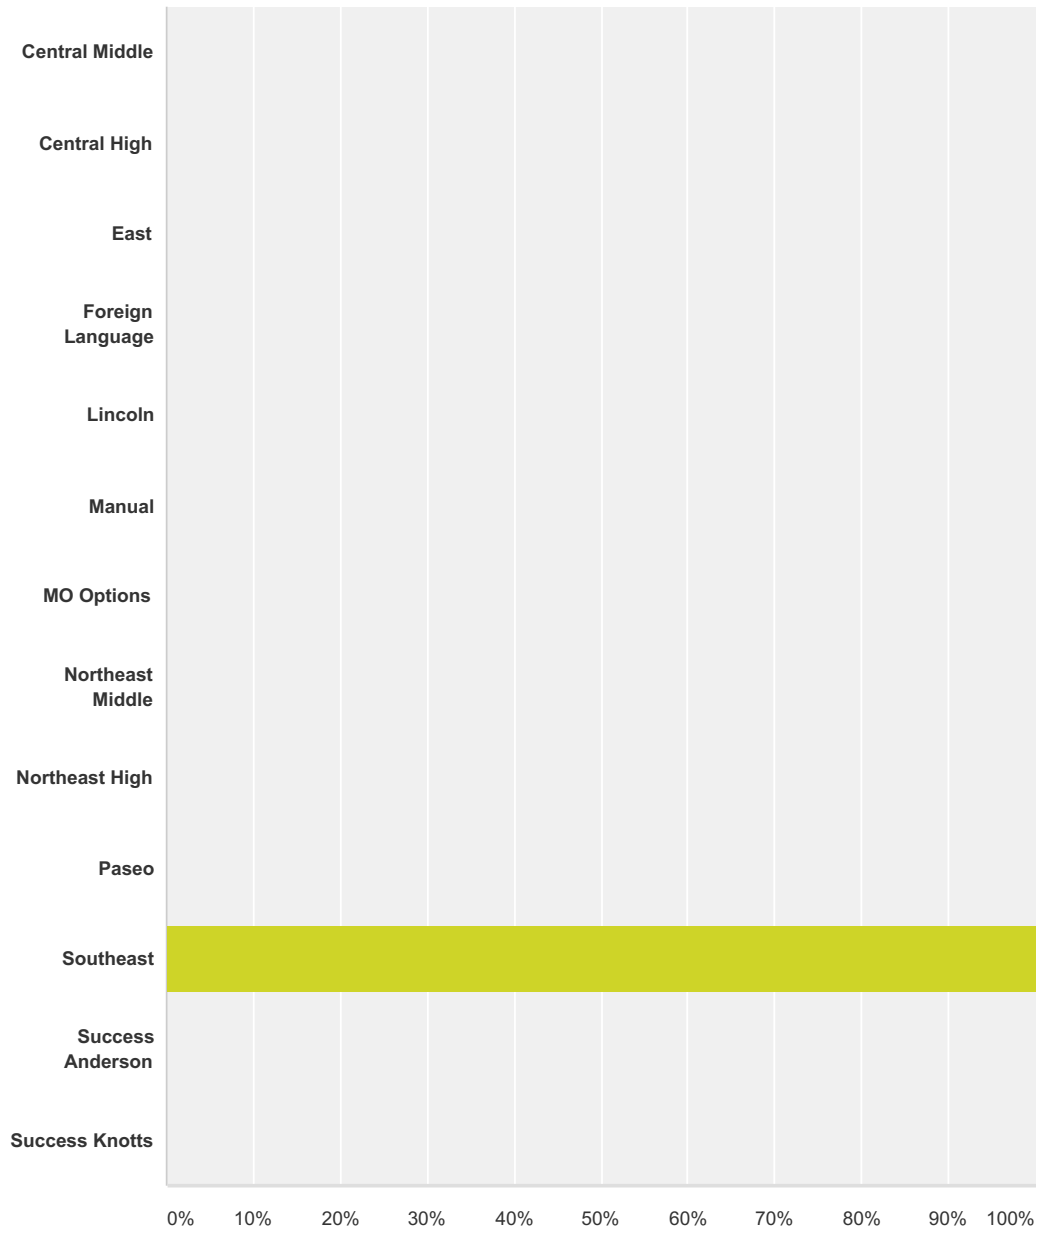

Q1 Please select your school:

Answered: 79 Skipped: 0

Answer Choices	Responses
Central Middle	0.00% 0
Central High	0.00% 0
East	0.00% 0
Foreign Language	0.00% 0
Lincoln	0.00% 0
Manual	0.00% 0

MO Options	0.00%	0
Northeast Middle	0.00%	0
Northeast High	0.00%	0
Paseo	0.00%	0
Southeast	100.00%	79
Success Anderson	0.00%	0
Success Knotts	0.00%	0
Total		79

Q2 This school lets my parents know how I am doing in school.

Answered: 79 Skipped: 0

Answer Choices	Responses
Rarely	31.65% 25
Sometimes	29.11% 23
Usually	25.32% 20
Almost Always	13.92% 11
Total	79

Q3 Students at this school help make rules and decisions that affect the school.