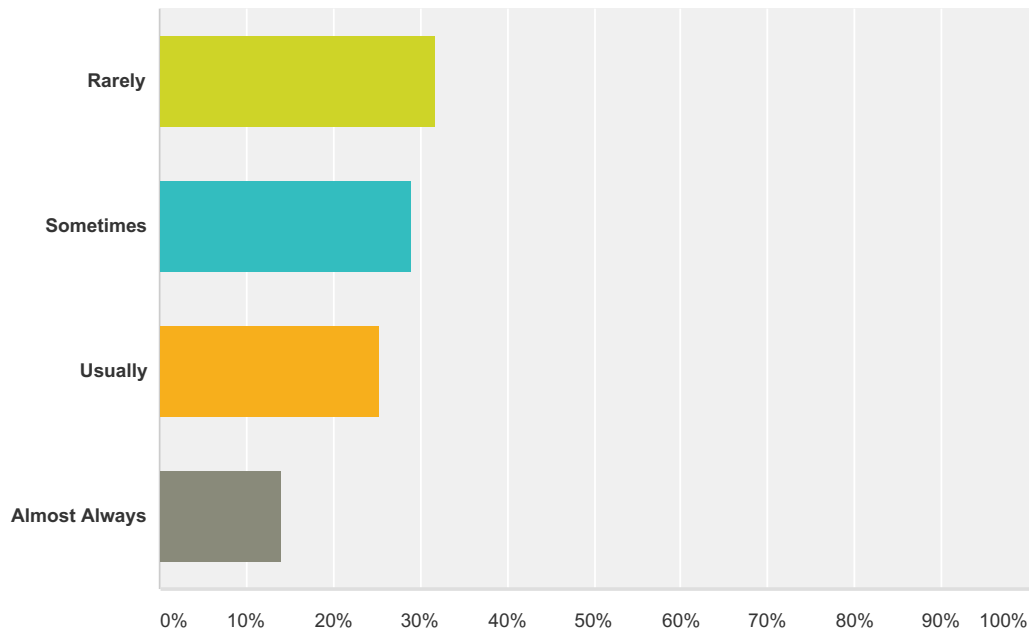

Q1 Please select your school:

Answered: 79 Skipped: 0

Answer Choices	Responses
Central Middle	0.00% 0
Central High	0.00% 0
East	0.00% 0
Foreign Language	0.00% 0
Lincoln	0.00% 0
Manual	0.00% 0

MO Options	0.00%	0
Northeast Middle	0.00%	0
Northeast High	0.00%	0
Paseo	0.00%	0
Southeast	100.00%	79
Success Anderson	0.00%	0
Success Knotts	0.00%	0
Total		79

Q2 This school lets my parents know how I am doing in school.

Answered: 79 Skipped: 0

Answer Choices	Responses
Rarely	31.65% 25
Sometimes	29.11% 23
Usually	25.32% 20
Almost Always	13.92% 11
Total	79

Q3 Students at this school help make rules and decisions that affect the school.